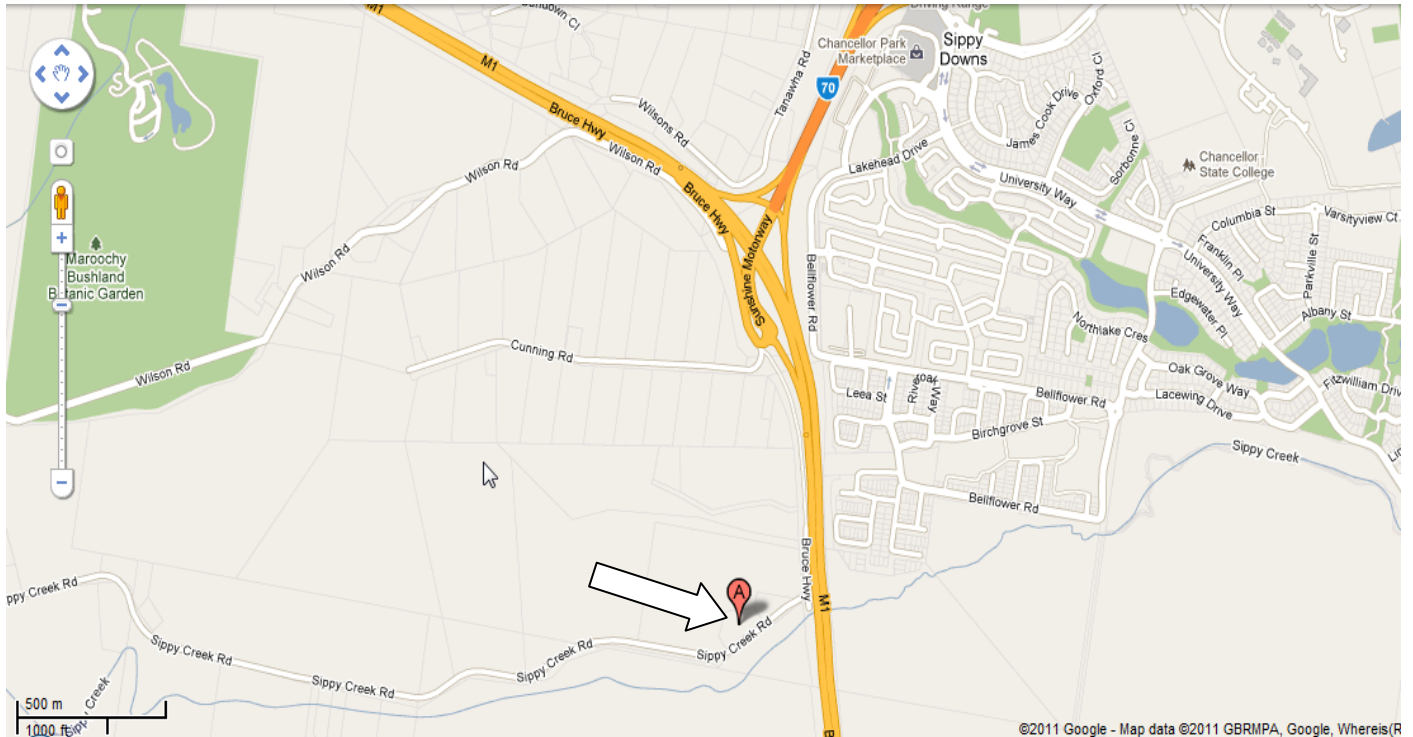

SCARS

Sunshine Coast Animal Refuge Society

28 Sippy Creek Rd, Tanawha 4556

2 kms north of the Ettamogah Pub off the
Bruce Highway

OPEN Tuesday to Saturday 9am to 3pm

www.sippycreek.com.au

(07) 54945275

admin@sippycreek.com.au